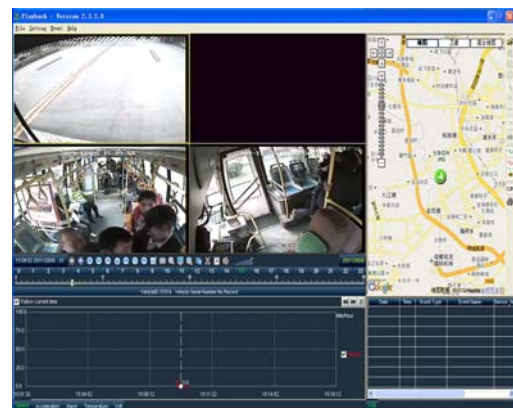

Playback Analysis Software

Distibutor pro Českou a Slovenskou republiku:

RUGIT s.r.o.
Litevská 1174/8, 100 00 Praha 10
tel.:+420 274775256, e-mail: info@rugit.cz
<http://www.rugit.cz>

More information www.en.sz-streaming.com