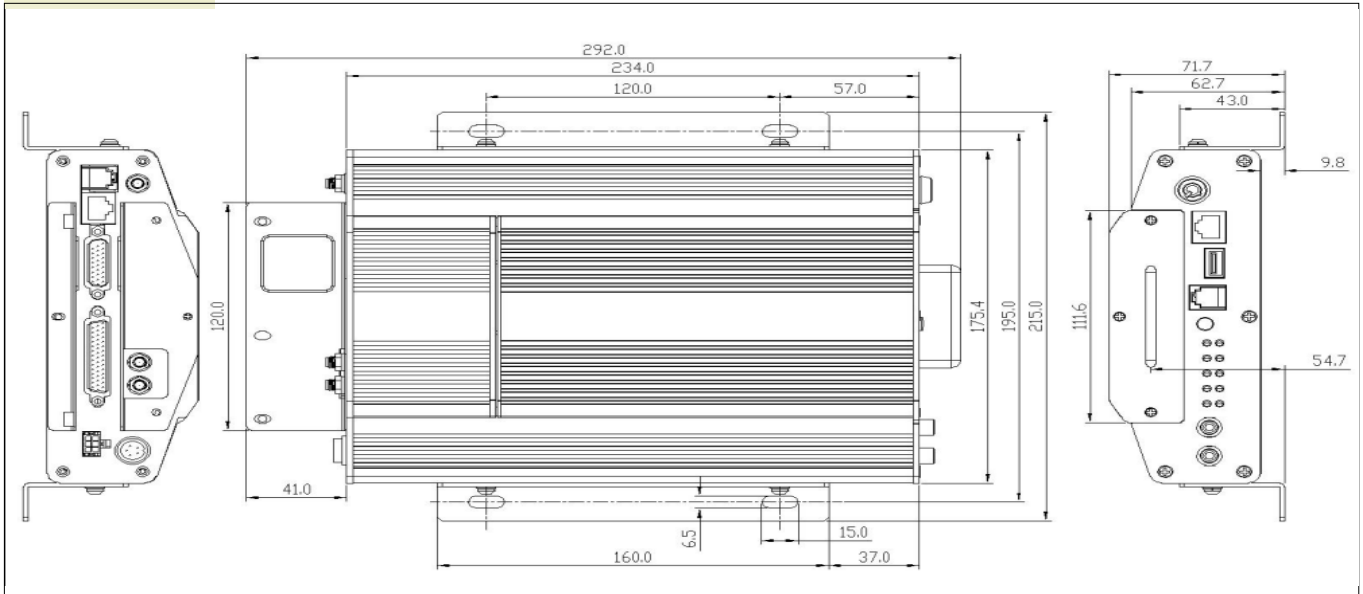

## Dimension (Unit: mm)

MDVR-X11-4 CH

Physical Characteristics	Dimension (W×H×D)	258 X213×72 mm (10.2" X8.38" X2.83")
	Weight	4.8 kg (8.51lb)
Environment	Operating Temperature	0 ~ 55°C (If temperature is below 0°C, please use built-in heater)
	Relatively Operating Humidity	20% - 95%
	Vibration Resistance	< 2 Grms
	Shock Resistance	< 1200 Grms