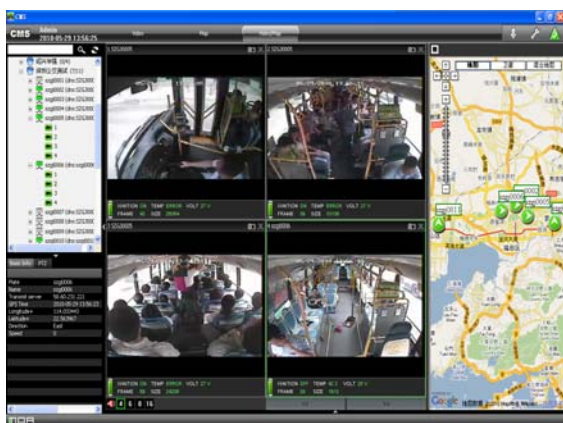

Software Support

Model	Remotely management Software (RMS)	Center Management Software (CMS)	Auto-Download System (ADS)	Playback Analysis Software
MDVR- X11-4/8CH	Pending	✓	Pending	✓

Center Management Software