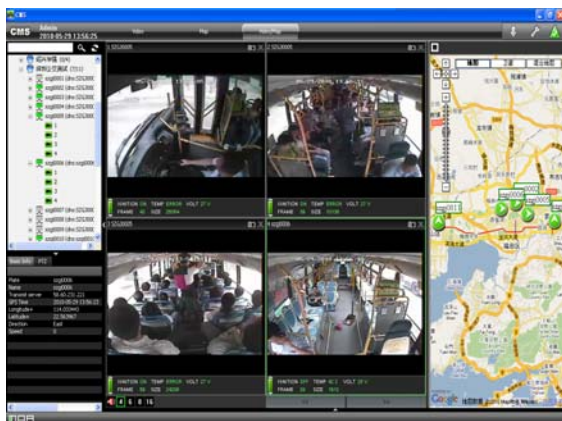

## Software Support

Model	Remotely management Software (RMS)	Center Management Software (CMS)	Auto-Download System (ADS)	Playback Analysis Software
MDVR- X11-4/8CH	Pending	✓	Pending	✓

Center Management Software