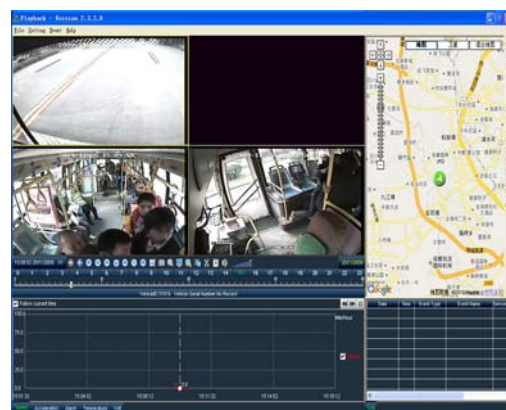

More information www.en.sz-streaming.com

Dimension (Unit: mm)

MDVR-X11-4 CH

Physical Characteristics	Dimension (W×H×D)	258 X213×72 mm (10.2" X8.38" X2.83")
	Weight	4.8 kg (8.51lb)
Environment	Operating Temperature	0 ~ 55°C (If temperature is below 0°C, please use built-in heater)
	Relatively Operating Humidity	20% - 95%
	Vibration Resistance	< 2 Grms
	Shock Resistance	< 1200 Grms

Software Support

Model	Remotely management Software (RMS)	Center Management Software (CMS)	Auto-Download System (ADS)	Playback Analysis Software
MDVR- X11-4/8CH	Pending	✓	Pending	✓

Center Management Software