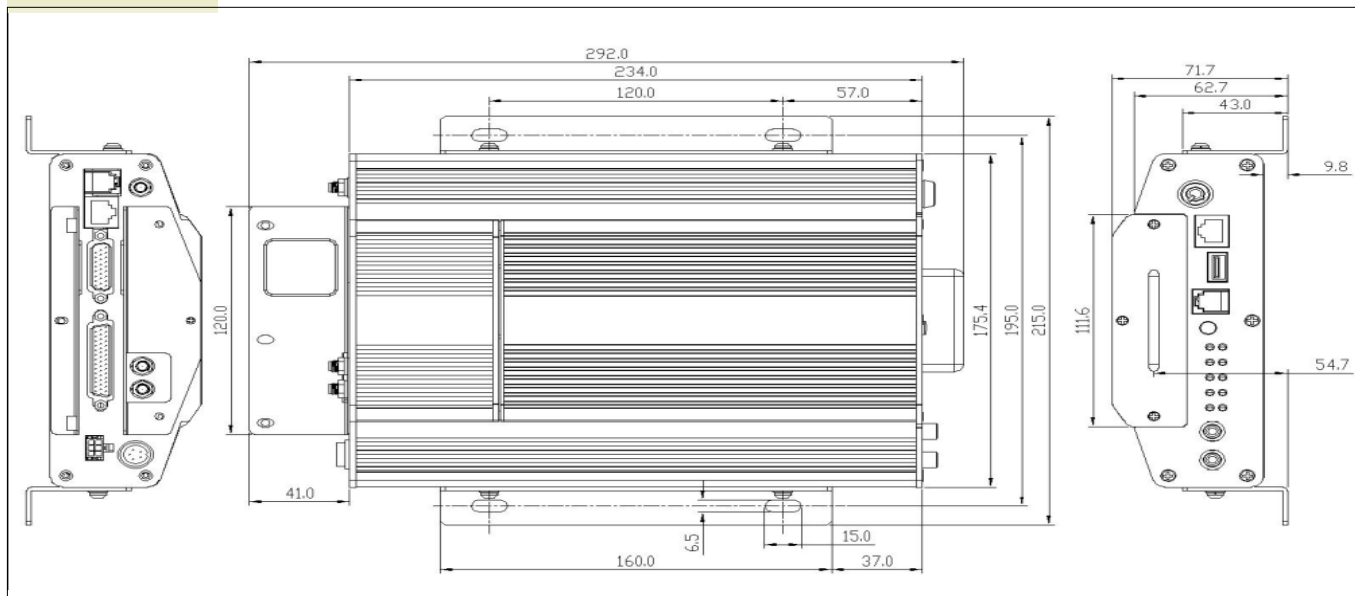

MDVR-X11-4CH

Embedded/Mobile Digital Video Recorder

CE FC MIL-STD-810F

Product Features

- ◆ 2CH full D1, 4CH full HD1 recording.
- ◆ Dual streaming
- ◆ Mirror Recording (built-in SD card)
- ◆ Wireless module: GPRS, EDGE, 3G (EVDO, HSPA), WIFI (b/g).
- ◆ Built-in GPS for global location tracking.
- ◆ Watermark.
- ◆ Built-in Vibration absorber.
- ◆ Built-in heater for HDD.
- ◆ H.264 compression
- ◆ Special File System

More information www.en.sz-streaming.com

Dimension (Unit: mm)

MDVR-X11-4 CH

Physical Characteristics	Dimension (W×H×D)	258 X213×72 mm (10.2" X8.38" X2.83")
	Weight	4.8 kg (8.51lb)
Environment	Operating Temperature	0 ~ 55°C (If temperature is below 0°C, please use built-in heater)
	Relatively Operating Humidity	20% - 95%
	Vibration Resistance	< 2 Grms
	Shock Resistance	< 1200 Grms